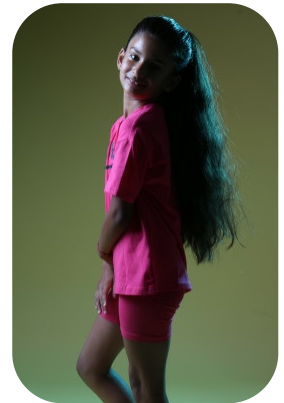

Raisa Rutkowska

Age: 6-10	Height: 4ft0inch	Eye Colour: Brown	Accent: London
Gender:F	Weight: 26kg	Waist: 22	Bust: 23
Location: London	Shoe Size: 2	Hips: 25.5	
Drives: No	Hair Color: Brunette		

Talents
CHILD MODELLING, EXTRAS